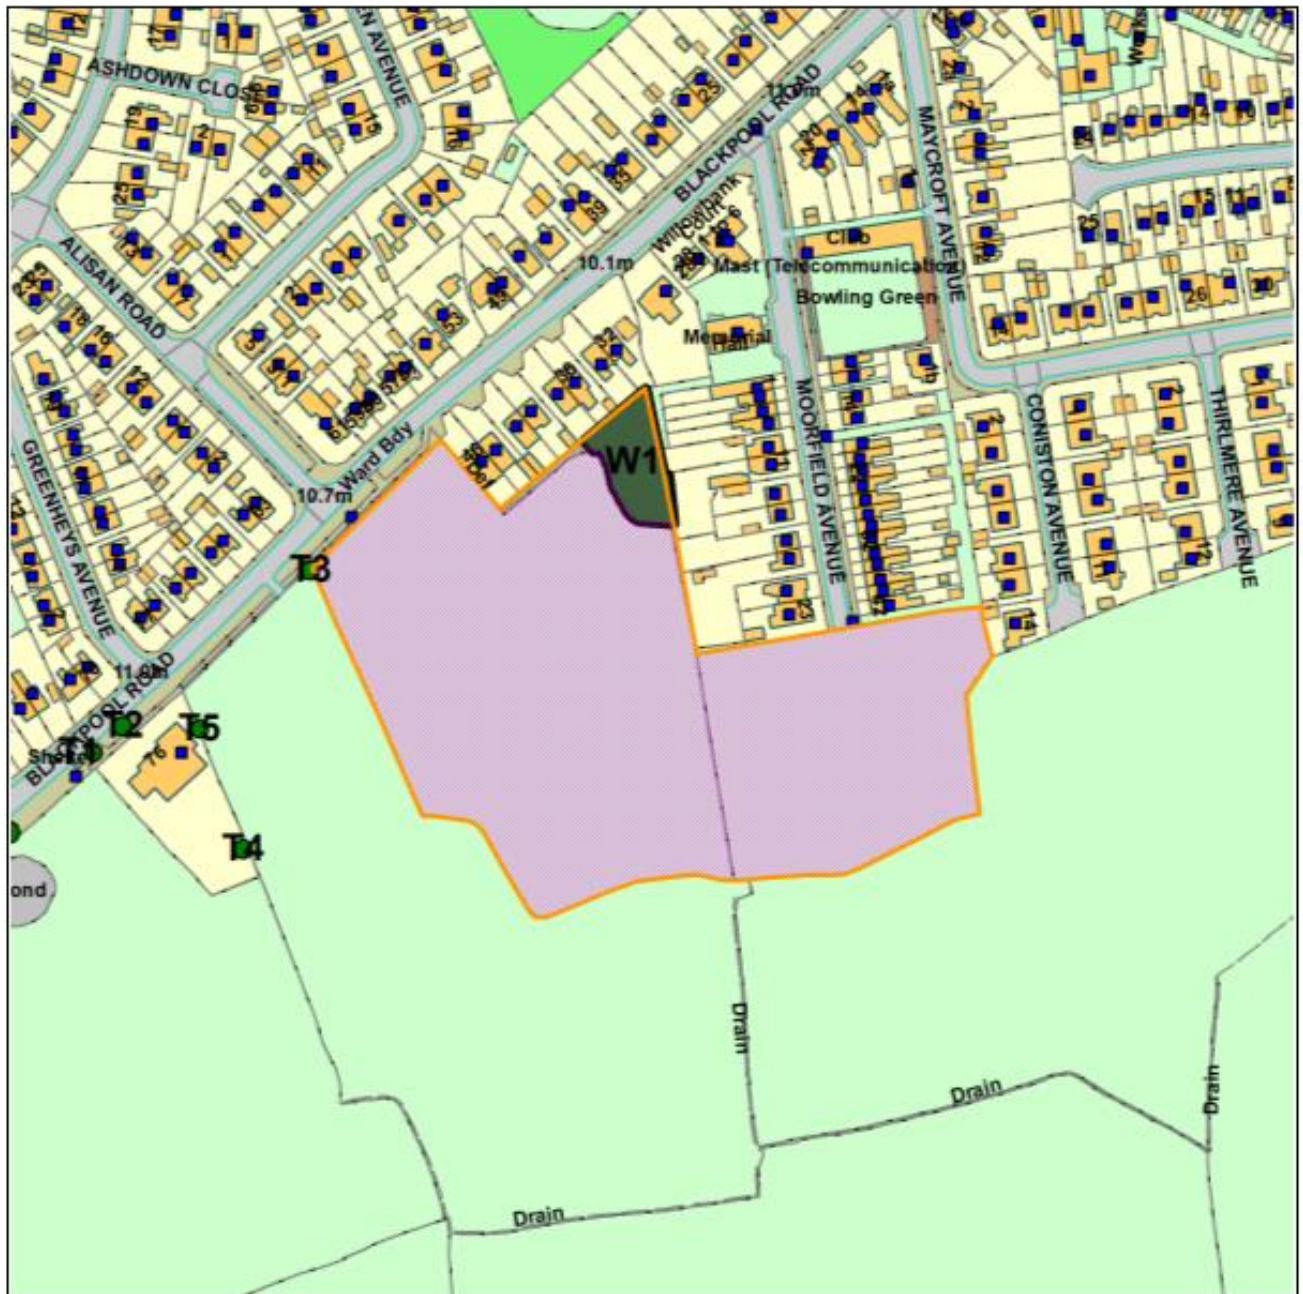

Planning Committee

19/00809/FULMAJ - Land to the South of Blackpool Road, Carleton

Scale : 1:2320

Reproduced from the Ordnance Survey map with the permission of the Controller of Her Majesty's Stationery Office © Crown Copyright 2012.

Unauthorized reproduction infringes Crown Copyright and may lead to prosecution or civil proceedings.

Organisation	Wyre Council
Department	Planning Department
Comments	Item
Date	15 April 2021
SLA Number	100018720